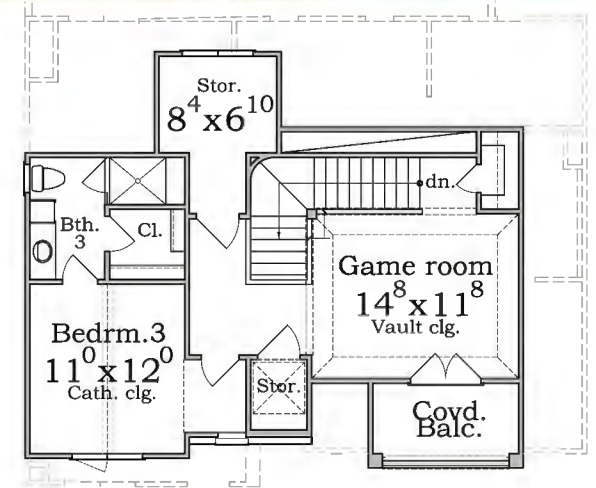

**Cunningham**  
**Custom Builders**  
 (713) 838-1212

*1222 Antoine Drive*

Approx. Living Area	
First Floor	958 sq. ft.
Second Floor	1,272 sq. ft.
Third Floor	769 sq. ft.
<b>Total</b>	<b>2,999 sq. ft.</b>

Perimeter 39'-10" x 37'-2"  
 Job No. 160514

**First Floor Plan**

**Second Floor Plan**

**Third Floor Plan**

This drawing is only a representation. Room sizes and square footages are approximate. Builder reserves the right to alter plans, specifications and materials.