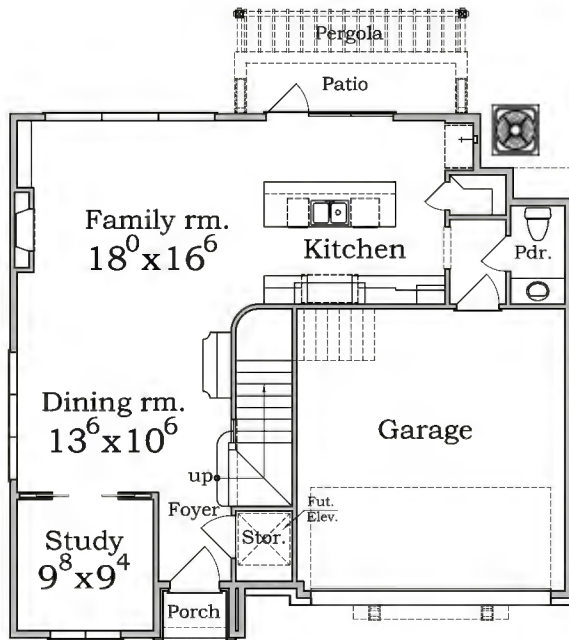

**Cunningham**  
**Custom Builders**  
 (713) 838-1212

*1222 Antoine Drive*

Approx. Living Area	
First Floor	958 sq. ft.
Second Floor	1,272 sq. ft.
Third Floor	769 sq. ft.
<b>Total</b>	<b>2,999 sq. ft.</b>

Perimeter 39'-10" x 37'-2"  
 Job No. 160514

**First Floor Plan**

**Second Floor Plan**

**Third Floor Plan**

This drawing is only a representation. Room sizes and square footages are approximate. Builder reserves the right to alter plans, specifications and materials.