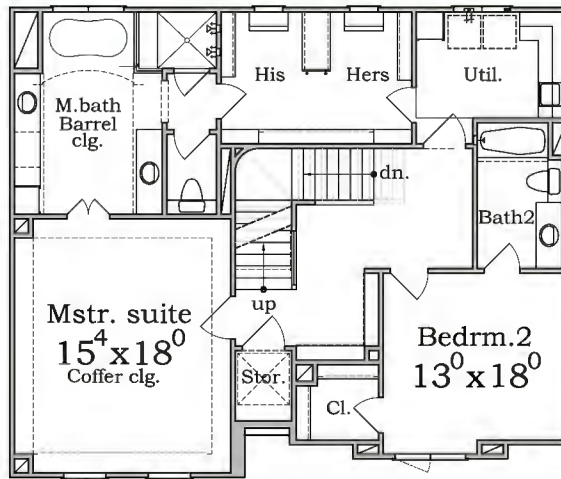

**Cunningham**  
**Custom Builders**  
 (713) 838-1212

*1222 Antoine Drive*

Approx. Living Area	
First Floor	958 sq. ft.
Second Floor	1,272 sq. ft.
Third Floor	769 sq. ft.
<b>Total</b>	<b>2,999 sq. ft.</b>

Perimeter 39'-10" x 37'-2"  
 Job No. 160514

**First Floor Plan**

**Second Floor Plan**

**Third Floor Plan**

This drawing is only a representation. Room sizes and square footages are approximate. Builder reserves the right to alter plans, specifications and materials.